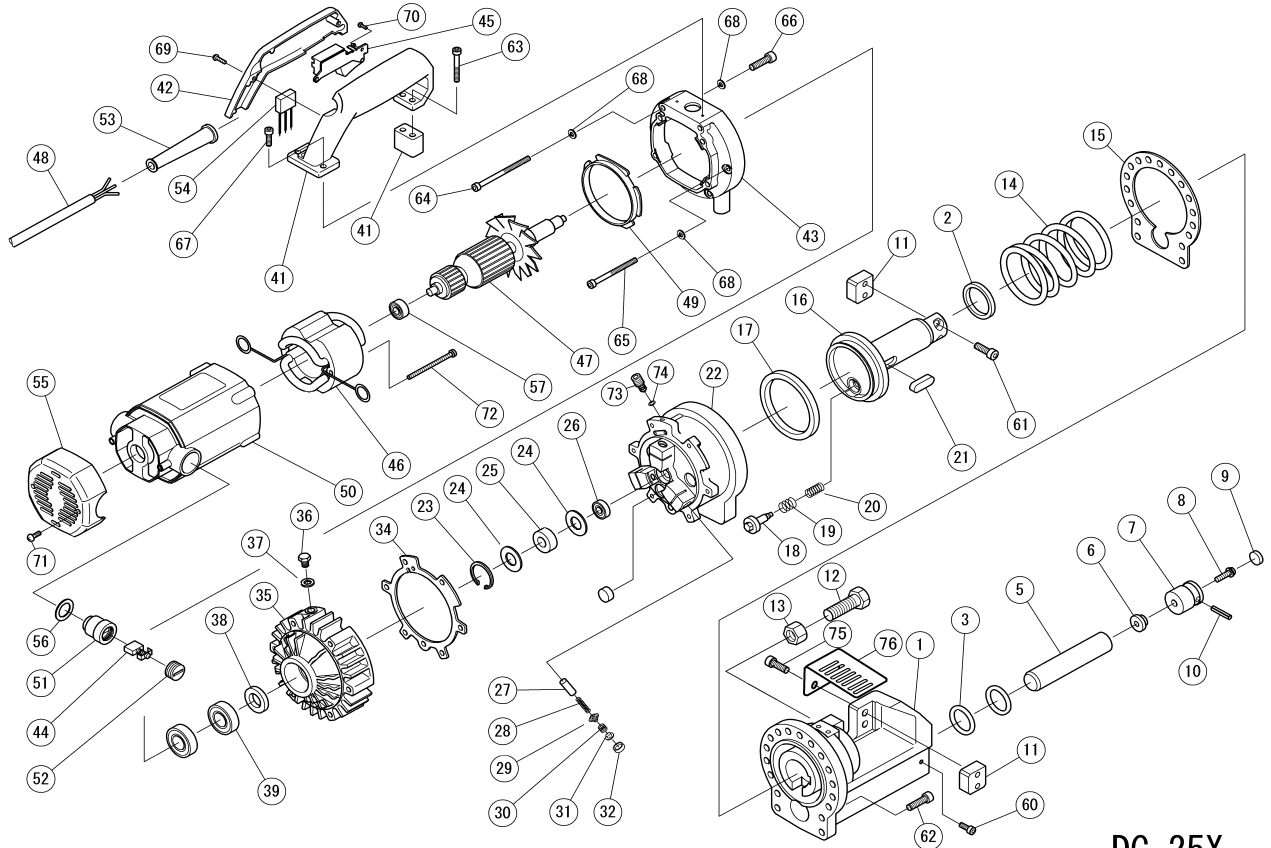

DC-25X REBAR CUTTER

DC-25X

No.	Part No.	Part Name	Q'ty	No.	Part No.	Part Name	Q'ty	No.	Part No.	Part Name	Q'ty
1	1C2601B	HOUSING	1	27	1C2610	RAM	3	52	1C2612G	BRUSH CAP	2
2	1C2602	SEAL PACKING SKY40	1	28	1C1330	RAM RETURN SPRING	3	53	1C1961I	CORD ARMER	1
3	70RP32	O RING P32	2	29	1C13281	DELIVERY VALVE	3	54	1C2612H	CONDENSER	1
5	1C2570	AIR BAG	1	30	1C1331	DELIVERY VALVE SPRING	3	55	1C2612I	MOTOR COVER	1
6	1CM2027	AIR BAG NUT	1	31	1C13352	SPRING GUIDE	3	56	7956683	INSULATION PAPER	2
7	1C2620B	HOUSING CAP	1	32	1C13292	PUMP HEAD SEAL	3	57	1C2612J	BALL BEARING 6200VV	1
8	1CM2028	AIR BAG SET BOLT	1	33	3P1044	MAGNET FILTER	3	60	7CB06016	CAP BOLT M6x16	2
9	1C1505	AIR FILTER	1	34	1C2615	PUMP CASE PACKING	1	61	1C1912	CAP BOLT W/WASHER M8X25	4
10	7SP06030	SPRING PIN D6X30	1	35	1C25398	PUMP CASE	1	62	1C1911B	CAP BOLT M8x30	17
11	1C1911	CUTTER BLOCK NO.3	2	36	7B10015	OIL PLUG M10X15	1	63	7CB06045	CAP BOLT M6x45	2
12	7B816050	STOPPER BOLT M16X50	1	37	1C1305	SEAL WASHER WF10	1	64	7CB06090	CAP BOLT M6x90	2
13	7N8016	STOPPER NUT M16	1	38	1C2542	OIL SEAL SC20-35-8	1	65	7CB06075	CAP BOLT M6x75	4
14	1C2607	RETURN SPRING	1	39	1C1941	BALL BEARING 6004VV	2	66	7CB06035	CAP BOLT M6x35	4
15	1C2614	CYLINDER PACKING	1	40	1C2616	HANDLE PIECE	1	67	7CB06018	CAP BOLT M6x18	2
16	1C2604	PISTON	1	41	1C1944B/C	MAIN HANDLE	1	68	7SW006	SPRING WASHER M6	10
17	1C2518	SEAL PACKING	1	42	1C1946	SWITCH COVER	1	69	7PB04015	PAN HEAD BOLT M4X15	2
18	1C2519	RETURN VALVE	1	43	1C2611	CASE COVER	1	70	7PB04008	PAN HEAD BOLT M4X8	2
19	1C2521	RETURN VALVE SPRING	1	44	1C2612A	CARBON BRUSH SET	1	71	7PSW05012	PAN HEAD BOLT W/ WASHER M5x12	2
20	1C2522	VALVE END SPRING	1	45	1C1961B	SWITCH	1	72	7PB05065	PAN HEAD BOLT M5x65	2
21	1C26052	PISTON KEY	1	46	1C2612B	STATOR COIL	1	73	1C4160601	RELEASE VALVE	1
22	1C1024200	CYLINDER	1	47	1C2612C	ARMATURE	1	74	7ORS4	O RING	1
23	1C2526	SNAP RING H35	1	48	1C1961F	CORD	1	75	7CGW08030	CAP BOLT W/WASHER M8X30	2
24	1C2525	BEARING GUIDE	2	49	1C2612D	FAN COVER	1	76	1C4199800	CUTTER GUARD	1
25	1C2534	NEEDLE BEARING	1	50	1C2612E	MOTOR HOUSING	1				
26	1C2609	BALL BEARING 609	1	51	1C2612F	BRUSH HOLDER	2				